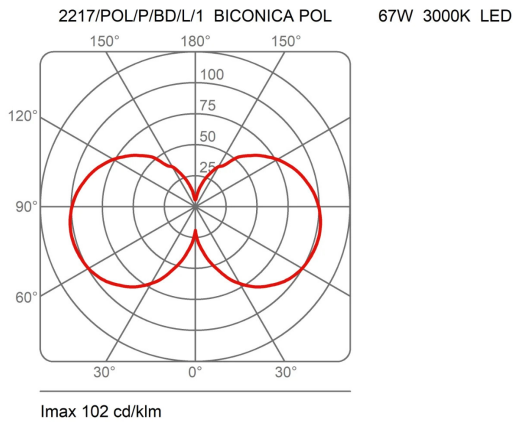

Family Biconica Pol
 Typology Floor
 Utilisation External

Dimensions

Height 195 cm
 Diameter 38 cm
 Power supply cable length 50+250 cm
 Weight 12.4 Kg

Materials

Structure polyethylene Base iron

Voltage	230V	Watt	104 W
Power unit		Lumen	5370 lm
Mounting Power Supply	Indoor	CRI	>80
Power supply	Electronic dimmable power supply	Duration	50000 h
Dimming	Remote control	CCT	3000 K
		Energy class	F

Certifications

Photometric curves

Colour variant code

2217/POL/P/BD/L/1

White

Gallery